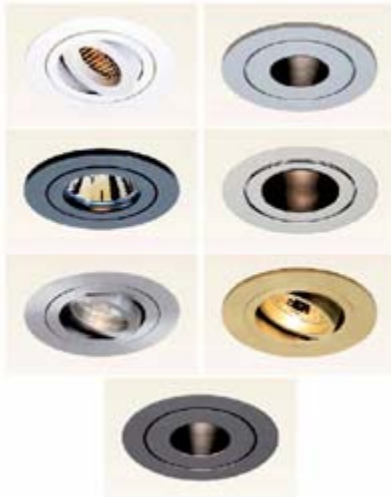

downlights

DOWNLIGHTS

NUTECH LIGHTING | www.nutechlighting.com

Product: **Composite Recessed CFL Downlights**

Constructed of 100-percent, high-impact, corrosion-resistant composite material, NuTech Lighting's Energy Star-compliant, California Title 24- and NYC Calendar Number-approved Composite Recessed CFL Downlights are lightweight and, at only 4 1/4 inches tall, ideal for restricted spaces or angled ceilings. They feature an ellipsoidal reflector system, twist-on/off flush-mounted trims in 6-inch apertures, and a quick-release lamp system. Appearing as an integral one-piece unit, the body houses one or two dual- or triple-tube compact fluorescent lamps in many wattages.

ARDEE LIGHTING | www.ardeelighting.com

Product: **Focus and Varianti**

A collection of small-aperture recessed downlights, Focus and Varianti provide high-performance illumination with energy-efficient MR11 or MR16 halogen lamps. Focus provides fixed downlighting in a dual-trim ring design for direct spot lighting, while Varianti offers aimable downlights and a two-ring design, allowing for 360-degree rotation and 35-degree tilting for precise placement of light. Each can accommodate lenses and louvers for a range of custom effects, and trims are offered in machined aluminum or natural brass in multiple finishes. Custom combinations can be specified as well.

IRIS LIGHTING | www.iris-lighting.com

Product: **Square Downlight Series**

Featuring a modular design and a two-stage optical system, the Square Downlight Series accepts a broad range of lamps and optical elements for open downlight, adjustable/accent, wallwash, and lens/shower applications. It's steel collar can be rotated plus or minus 7 1/2 degrees through the 4-inch aperture, providing precise alignment. In addition, all trims can be flush mounted to the ceiling and 2-inch square aperture pinhole trims are also available.